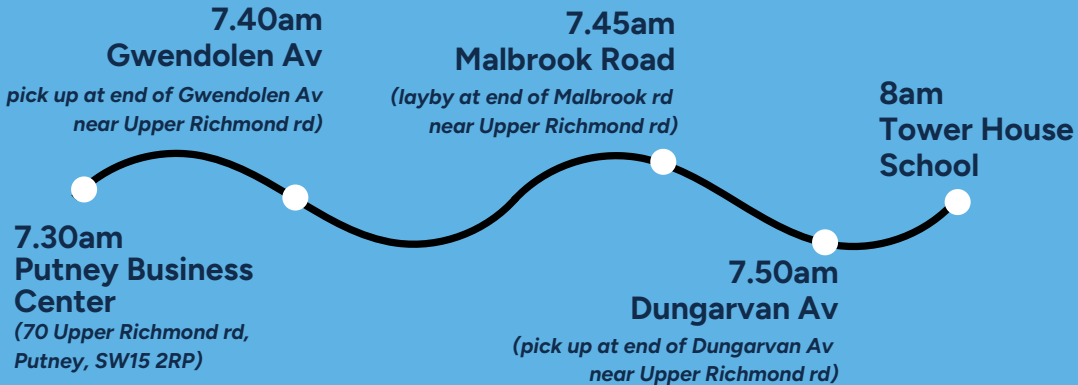

# THE TOWER HOUSE BUS

**The Tower House Bus is a school service running from Putney, Mortlake and Barnes to Tower House every morning.**

**The bus charge is £3 per journey. To book your son a place, please go to the Evolve portal to book your spot.**

# ROUTE 1: Barnes Bus

Mortlake High St - Barnes Pond

# ROUTE 2: Putney Bus

East Putney - Putney Leisure Centre - Rosslyn Park

**\*\*We kindly ask parents to arrive at the bus stop 5 minutes before the departure times given above.**