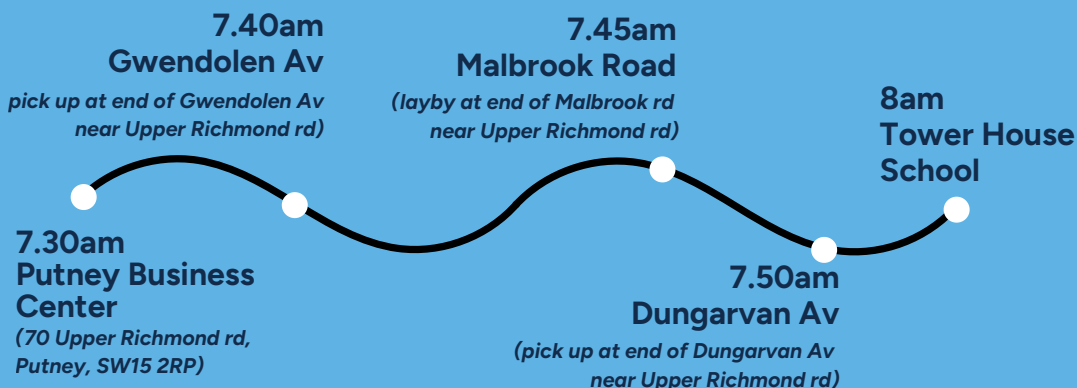

THE TOWER HOUSE BUS

The Tower House Bus is a school service running from Putney, Barnes, Kew and Richmond to school every morning. To book your son a place, please go to the Evolve portal to book your spot.

A shuttle bus also runs from THS to Old Vicarage School at 8am.

THE THS BUS ROUTES

We kindly ask parents to arrive at the bus stop 5 minutes before the departure times given in the routes below.

ROUTE 1: Barnes Bus

Putney Common - Barnes Pond

ROUTE 2: Putney Bus

East Putney - Putney Leisure Centre - Rosslyn Park

ROUTE 3: Kew-Richmond Bus

Kew Road - Richmond - Sheen

THE THS BUS FARES

Parents will be billed retrospectively for the use of the morning bus in their termly invoice.

Fares billed per term	
1 day per week	£60
2 days per week	£115
3 days per week	£170
4 days per week	£225
5 days per week	£280

Tower House School

188 Sheen Lane
East Sheen
London, SW14 8LF
www.thsboys.org.uk